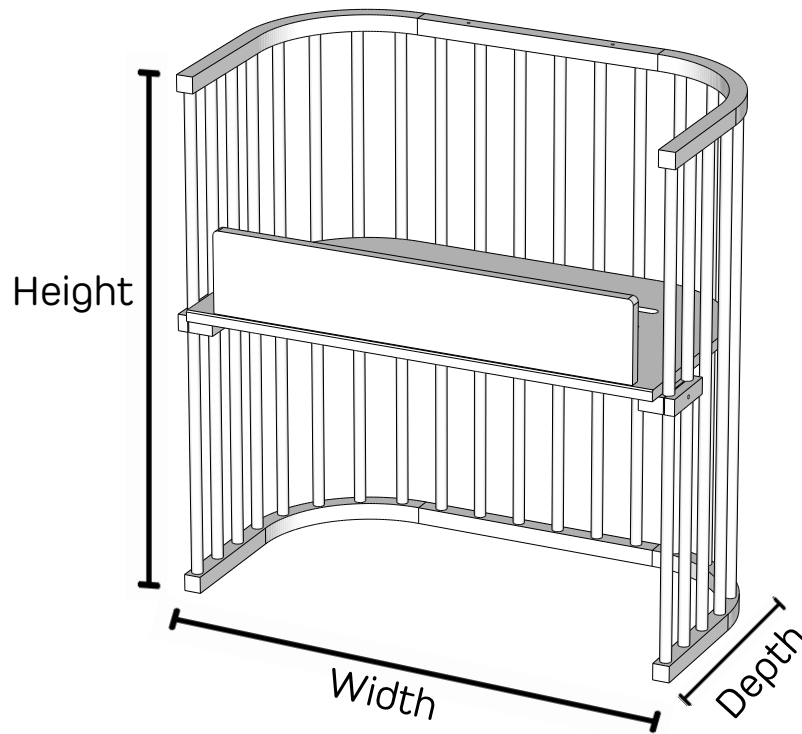

### Original

34.5" Width x 18" Depth x 31" Height

SKUs (sticker located on platform & box): 107100, 107102

### Maxi

37.8" Width x 21.25" Depth x 31" Height

SKUs (sticker located on platform & box): 161100, 161102, 161107

### Maxi Tall

37.8" Width x 21.25" x Depth x 38" Height

SKUs (sticker located on platform & box): 167110, 167112, 167113, 167117

### 2015-2019 (DISCONTINUED)

35.75" Width x 19.5" Depth x 37" Height

SKUs (sticker located on platform & box): 167100, 167101, 167102, 167103, 167107

LOTS (sticker located on platform & box): 101-108